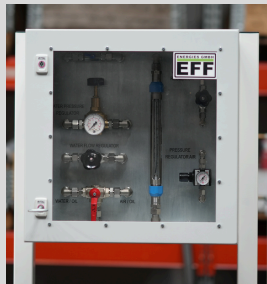

Pic. Example

Lubrication Systems (LSS) Cushioning Systems (CSS)

- pumping cabinets
- modern timing systems
- for all IS machines productions
- best service and maintenance