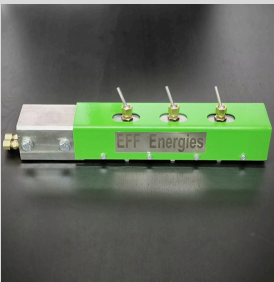

Pic. Example

Pic. Example